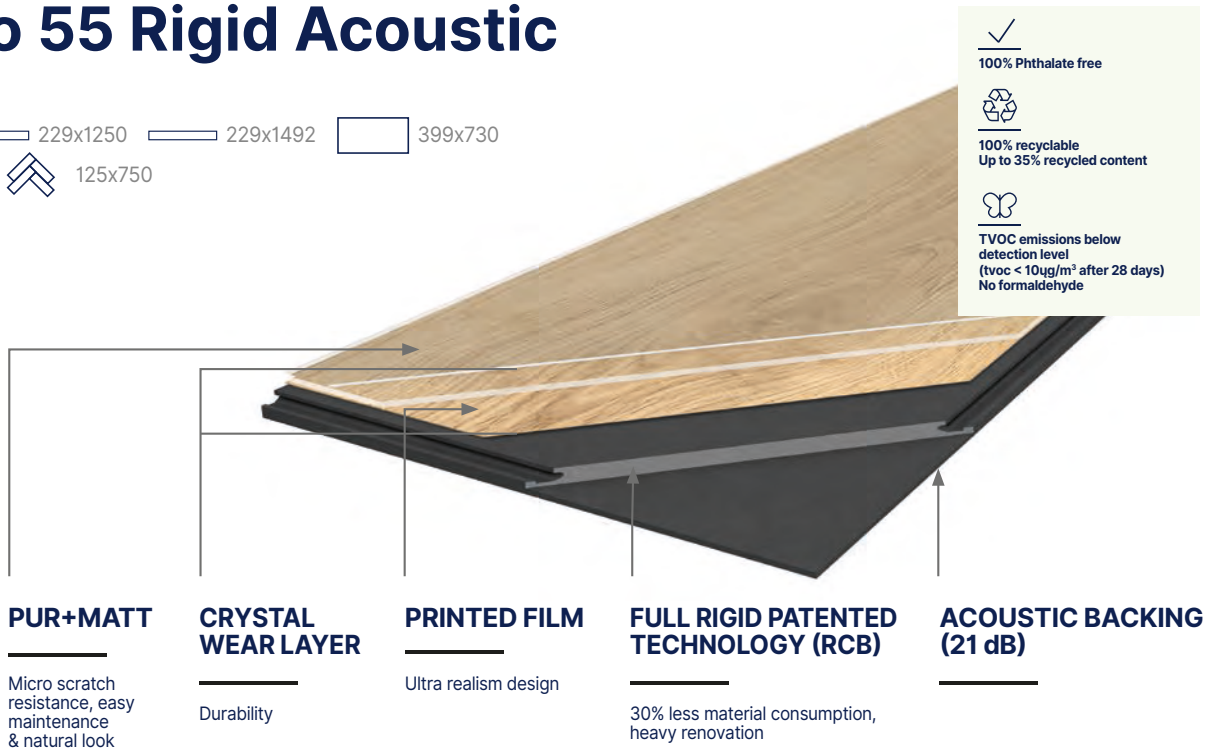

Virtuo 55 Rigid Acoustic

Formats (mm):

RIGID AC 55 229x1250 229x1492 399x730

RIGID AC 55 (HB) 125x750

FAQ

I'd like a clearer idea by adding examples of Virtuo floors to a photo of my room.

With our Interior Designer service, you can test all our floors in your home using a photo of your interior. It's simple, fast and free!

How to clean my Vinyl floor?

Some water and soap, and that's all! Our floors are immune to stains, so no special cleaning is required (no sanding, dry polishing, etc). To quickly and easily remove dust, use a broom or vacuum cleaner. When it comes to cleaning, soapy water will more than do the job.